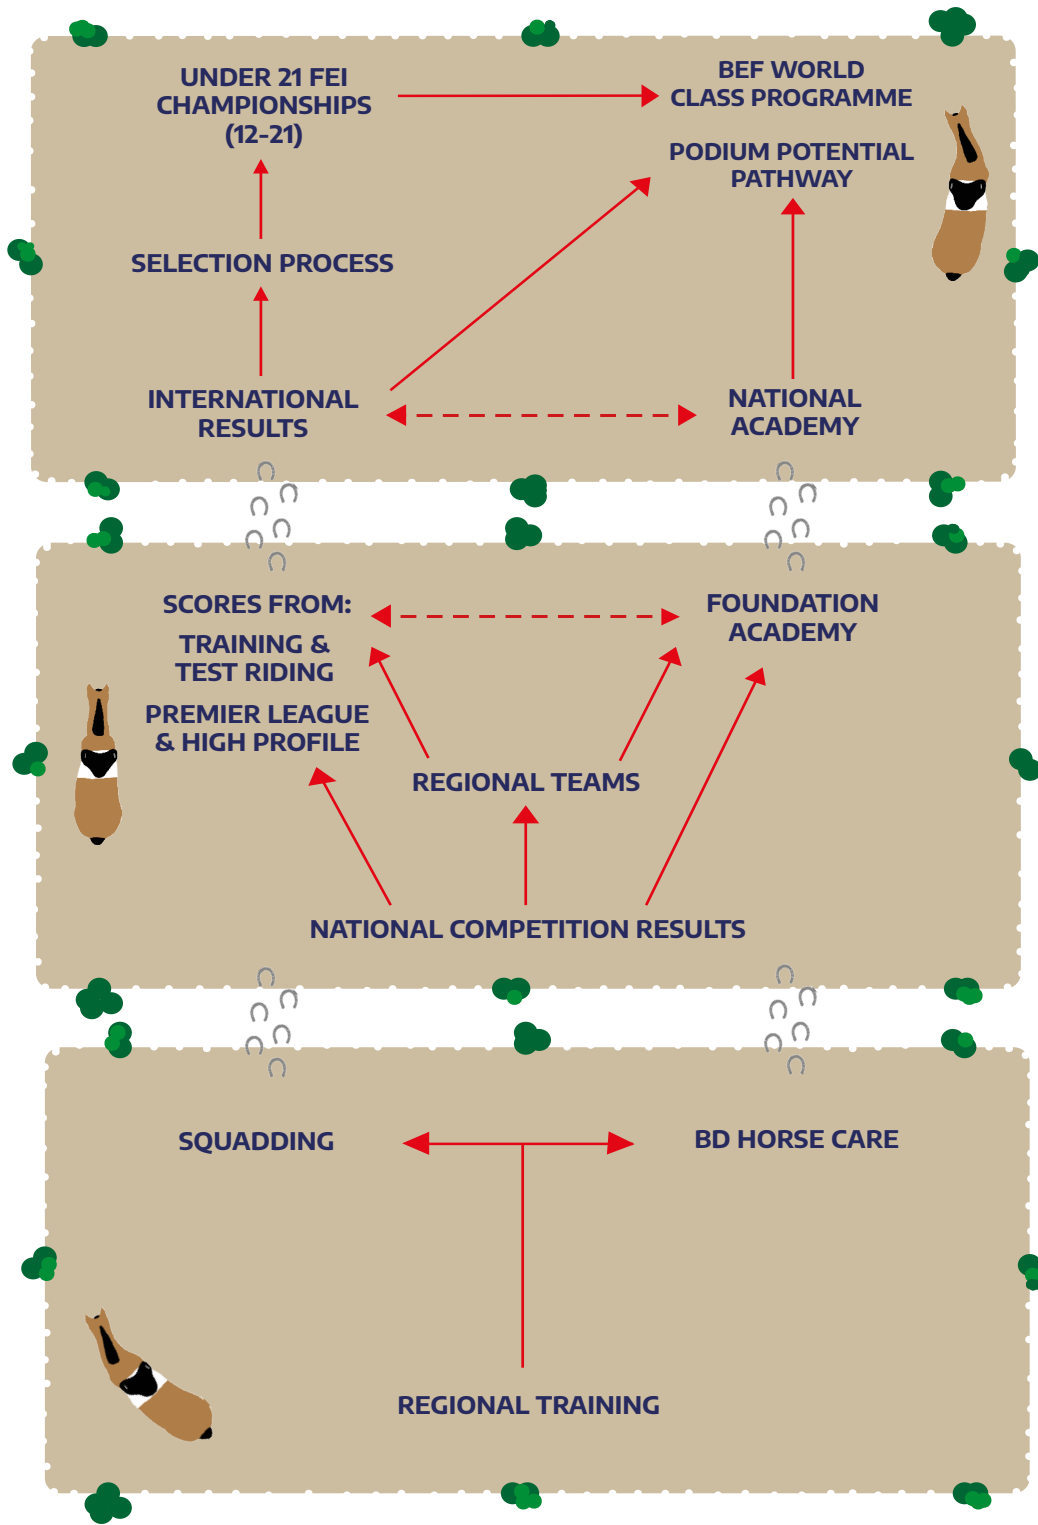

BD Youth

Performance Pathway

PERFORM

DEVELOP

NURTURE