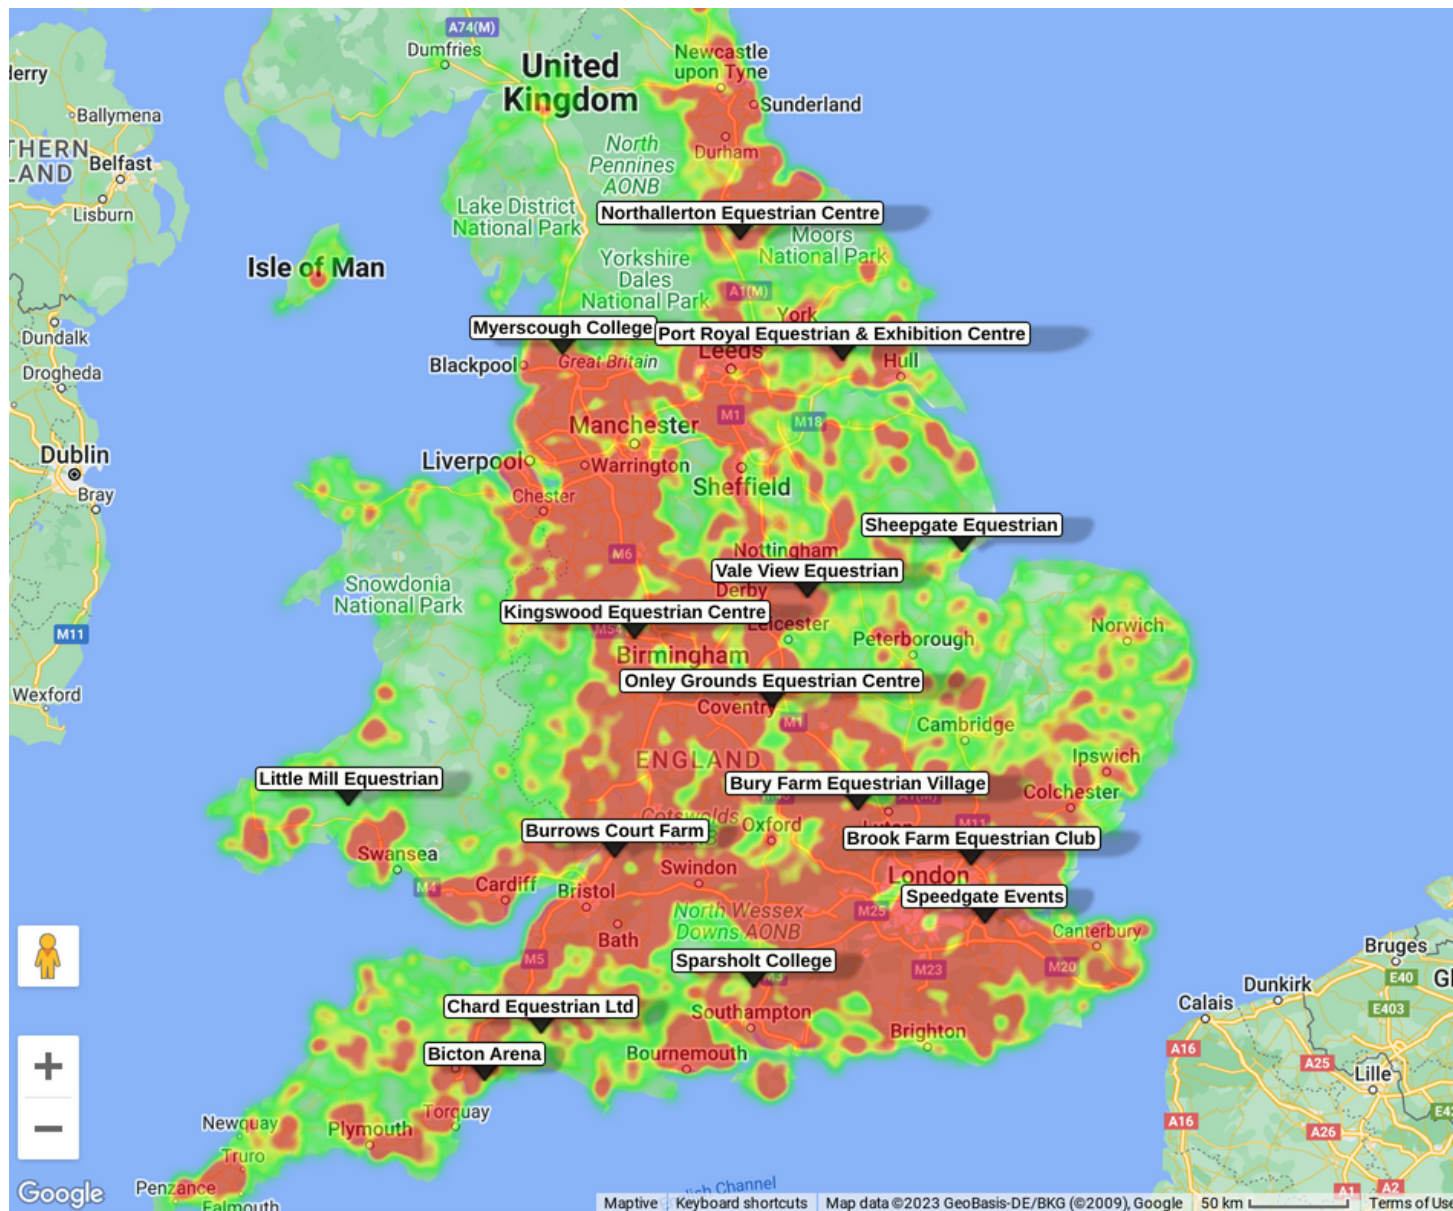

Petplan Equine Summer Area Festivals

Venue and membership map

Petplan Equine Summer Area Festivals Venue and membership map - Scotland