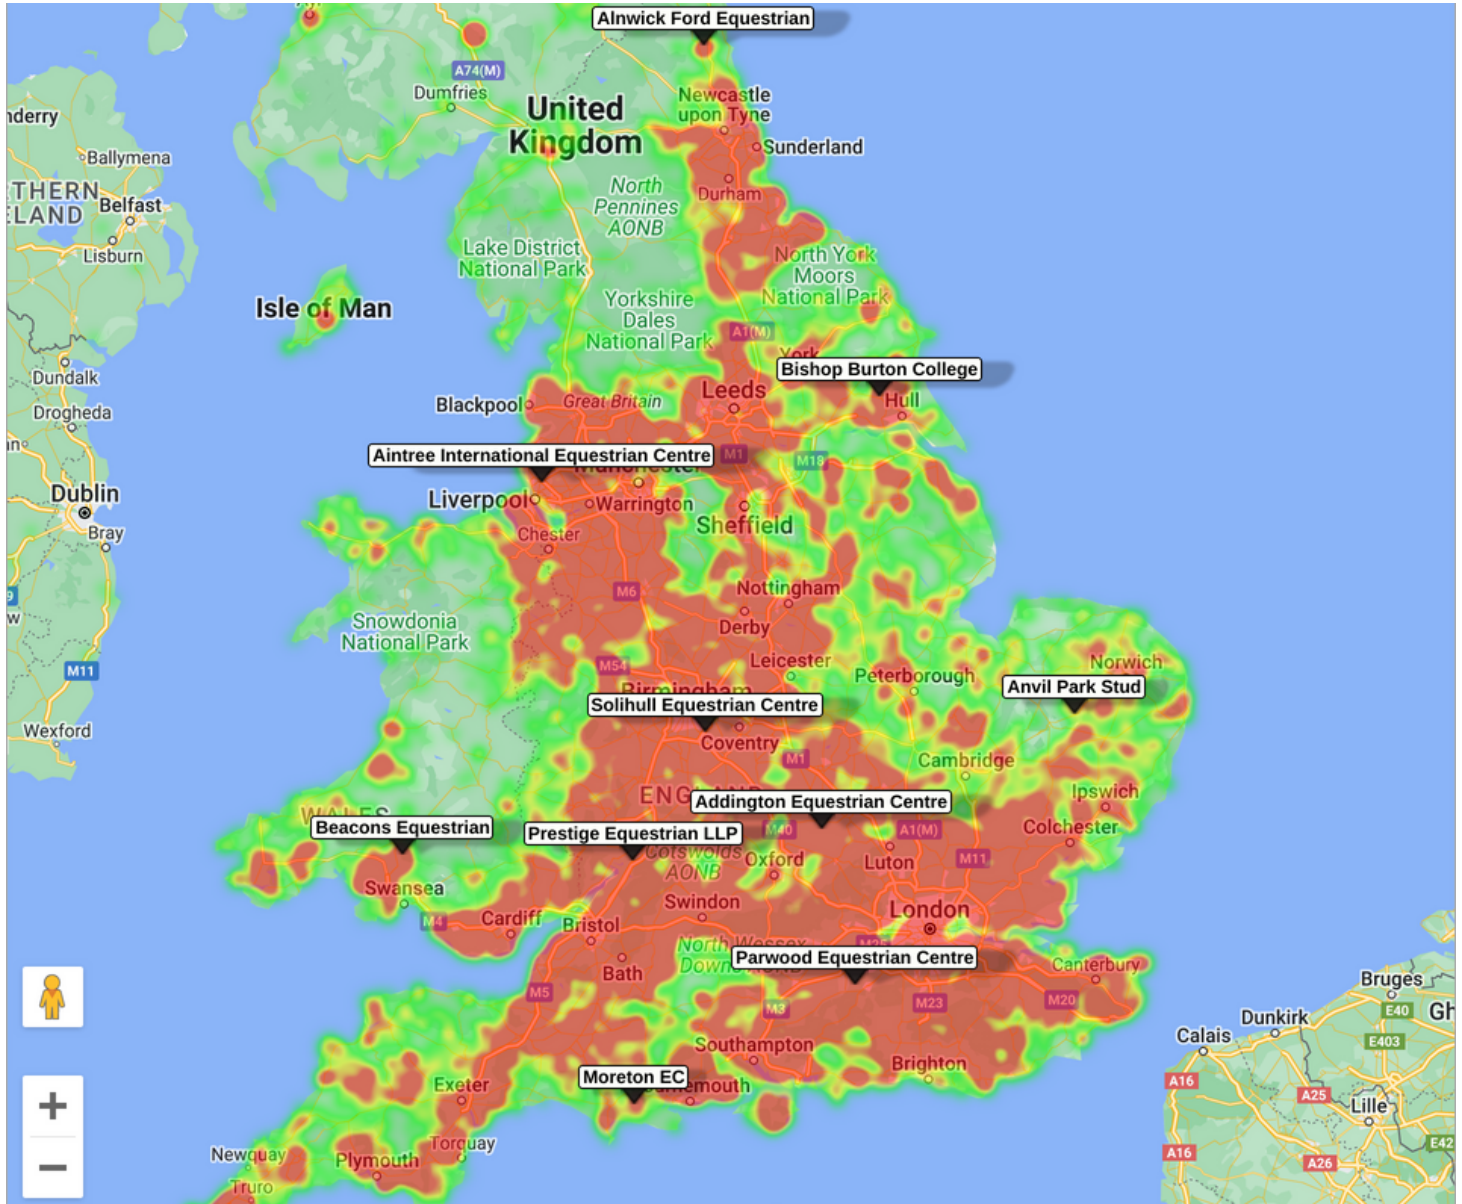

Petplan Equine Winter Area Festivals

Venue and membership map

Petplan Equine Winter Area Festivals Venue and membership map - Scotland